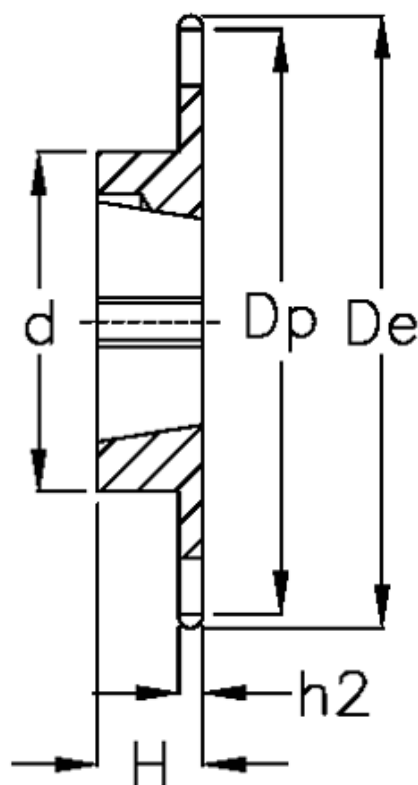

Data Sheet

Article number: 616031005025

Description: Taperbored sprocket 08 B-1 Z=25 simplex
for bushing 1610

Measures

C = 1.3

d = 76

De = 105.8

Dp = 101.33

For bush = 1610

For chain size = 1/2" x 5/16"

For chain type = 08 B-1

H = 25

h1 = 7.2

Material = Stål

Number of teeth = 25